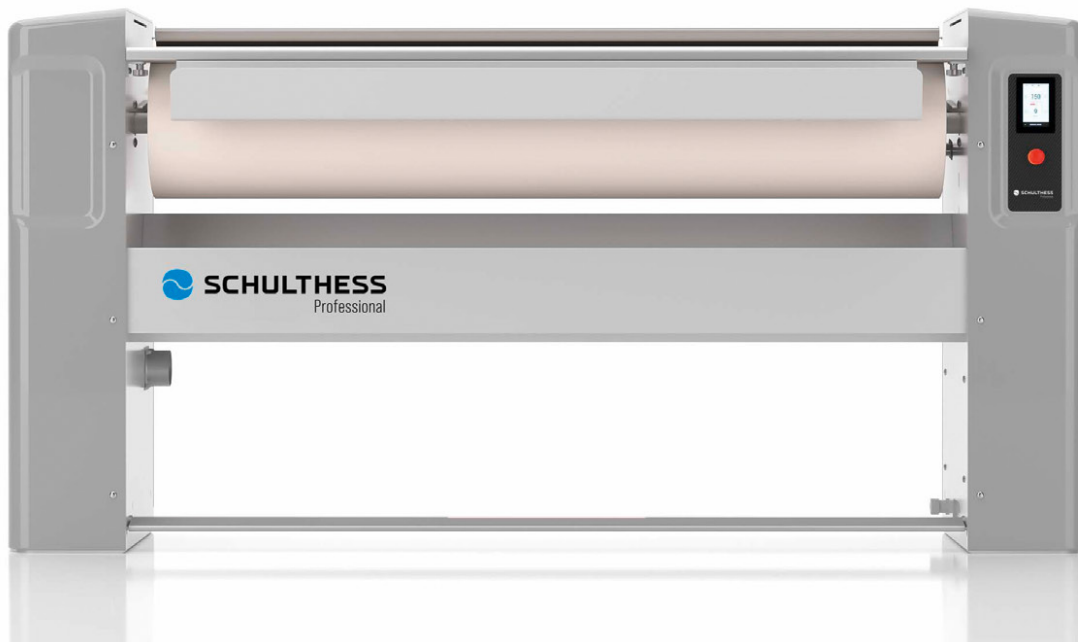

Schulthess Rotary Ironer

MSI 30/200

MSI 30/200 is ideal for medium-sized laundries in hotels, restaurants, retirement and nursing homes, hospitals, state-owned enterprises, small industrial laundries and dry cleaners.

The wide contact surface and a roller of 2 metres enable laundry up to 4 metres wide to be ironed. High ironing pressure and a highly efficient steam extraction system ensure outstanding performance and excellent ironing results.

MSI 30/200 is your ideal ironing companion: You can create up to 50 custom ironing programmes and save your preferred ironing combination for consistent performance and ironing results.

The brand-new control is also the first platform on the market to offer integrated ironing tutorials and a hint for easy troubleshooting.

MSI 30/200

- Touchscreen display
- Dual temperature control
- User tutorials
- Troubleshooting hints
- 50 ironing programmes
  (9 pre-set and 41 freely adjustable programmes)
- Manual mode
- Sleep mode
- Tenax roller winding
- Log file and USB connection