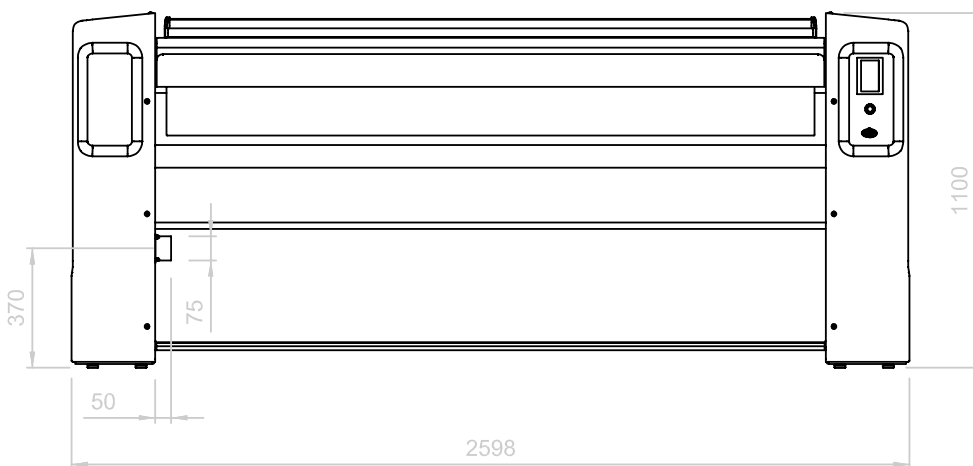

Technical data MSI 30/200

Company or brand name	Schulthess	
Type of appliance	Ironing machine	
Type of sales description	MSI 30/200R	
Produkt-Nr.	9653.1	
Ironing machines		
Output of dry linen¹⁾	kg/h	60
Roller diameter	mm	300
Roller length (working width)	mm	2000
Roller speed	m/min	1-5
Electrical installation		
Connected rating, electric heating	kW	15
Motors	kW	1.1
Total connected rating	kW	16,1
Fuses	A	26,5
Ventilation installation		
Exhaust air output	max. m³/h	90
Exhaust air connection	Ø mm	75
Dimensions		
Machine width	mm	2570
Machine depth	mm	592
Machine height	mm	1100
Minimum transport opening	cm	60 x 120
Packing dimension	WxDxH mm	2740x730x1400
Machine weight	Net / Gross kg	253 / 306

Explications:

1) Dry laundry output at approx. 25% residual moisture

FRONT