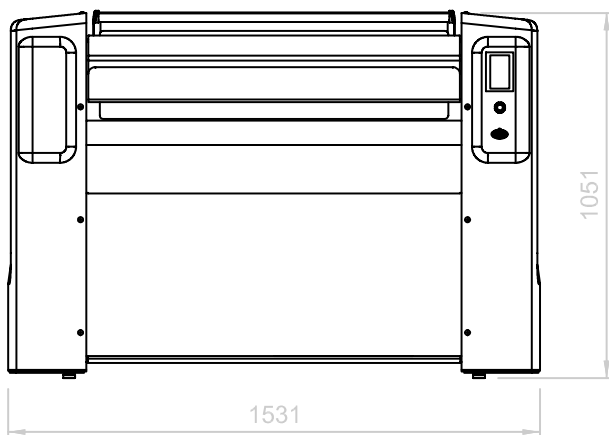

Technical data MSI 25/100

Company or brand name	Schulthess	
Type of appliance	Ironing machine	
Type of sales description	MSI 25/100 R	
Produkt-Nr.	9285.1	
Ironing machines		
Output of dry linen¹⁾	kg/h	25
Roller diameter	mm	250
Roller length (working width)	mm	1000
Roller speed	m/min	1–5
Electrical installation		
Connected rating, electric heating	kW	6,0
Motors	kW	0,18
Total connected rating	kW	6,23
Fuses	A	10,5
Ventilation installation		
Exhaust air output	max. m³/h	–
Exhaust air connection	∅ mm	–
Dimensions		
Machine width	mm	1520
Machine depth	mm	492
Machine height	mm	1050
Minimum transport opening	cm	50 x 120
Packing dimension	WxDxH mm	1690 x 580 x 1250
Machine weight	Net / Gross kg	104 / 140

Explications:

1) Dry laundry output at approx. 15–20% residual moisture

FRONT