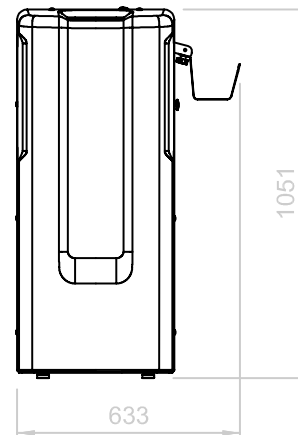

Technical data MSI 25/100

Company or brand name	Schulthess	
Type of appliance	Ironing machine	
Type of sales description	MSI 25/100 R	
Produkt-Nr.	9285.1	
Ironing machines		
Output of dry linen ¹⁾	kg/h	25
Roller diameter	mm	250
Roller length (working width)	mm	1000
Roller speed	m/min	1–5
Electrical installation		
Connected rating, electric heating	kW	6,0
Motors	kW	0,18
Total connected rating	kW	6,23
Fuses	A	10,5
Ventilation installation		
Exhaust air output	max. m ³ /h	–
Exhaust air connection	∅ mm	–
Dimensions		
Machine width	mm	1520
Machine depth	mm	492
Machine height	mm	1050
Minimum transport opening	cm	50 x 120
Packing dimension	WxDxH mm	1690 x 580 x 1250
Machine weight	Net / Gross kg	104 / 140

Explications:

1) Dry laundry output at approx. 15–20% residual moisture

FRONT

SIDE

TOP